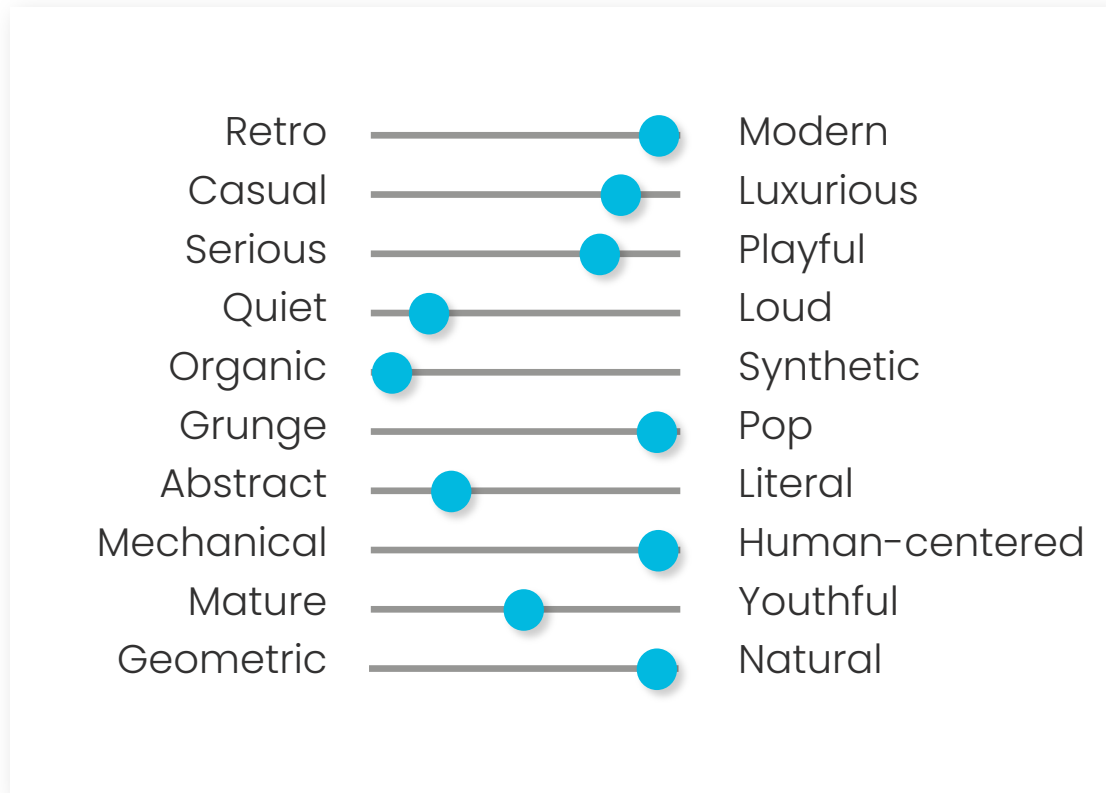

About Us | Design Style

Our Logo

[Download the full logo suite](#)

Logo | Linear

Positive

Negative

Negative Knockout Monochromatic

Logo | **Stacked**

Stacked Positive

Stacked Negative

Stacked Negative Knockout Monochromatic

Logo | Monochrome

Monochrome logo on color background

Monochrome logo on Black background

Logo | Icon

Positive Full Color